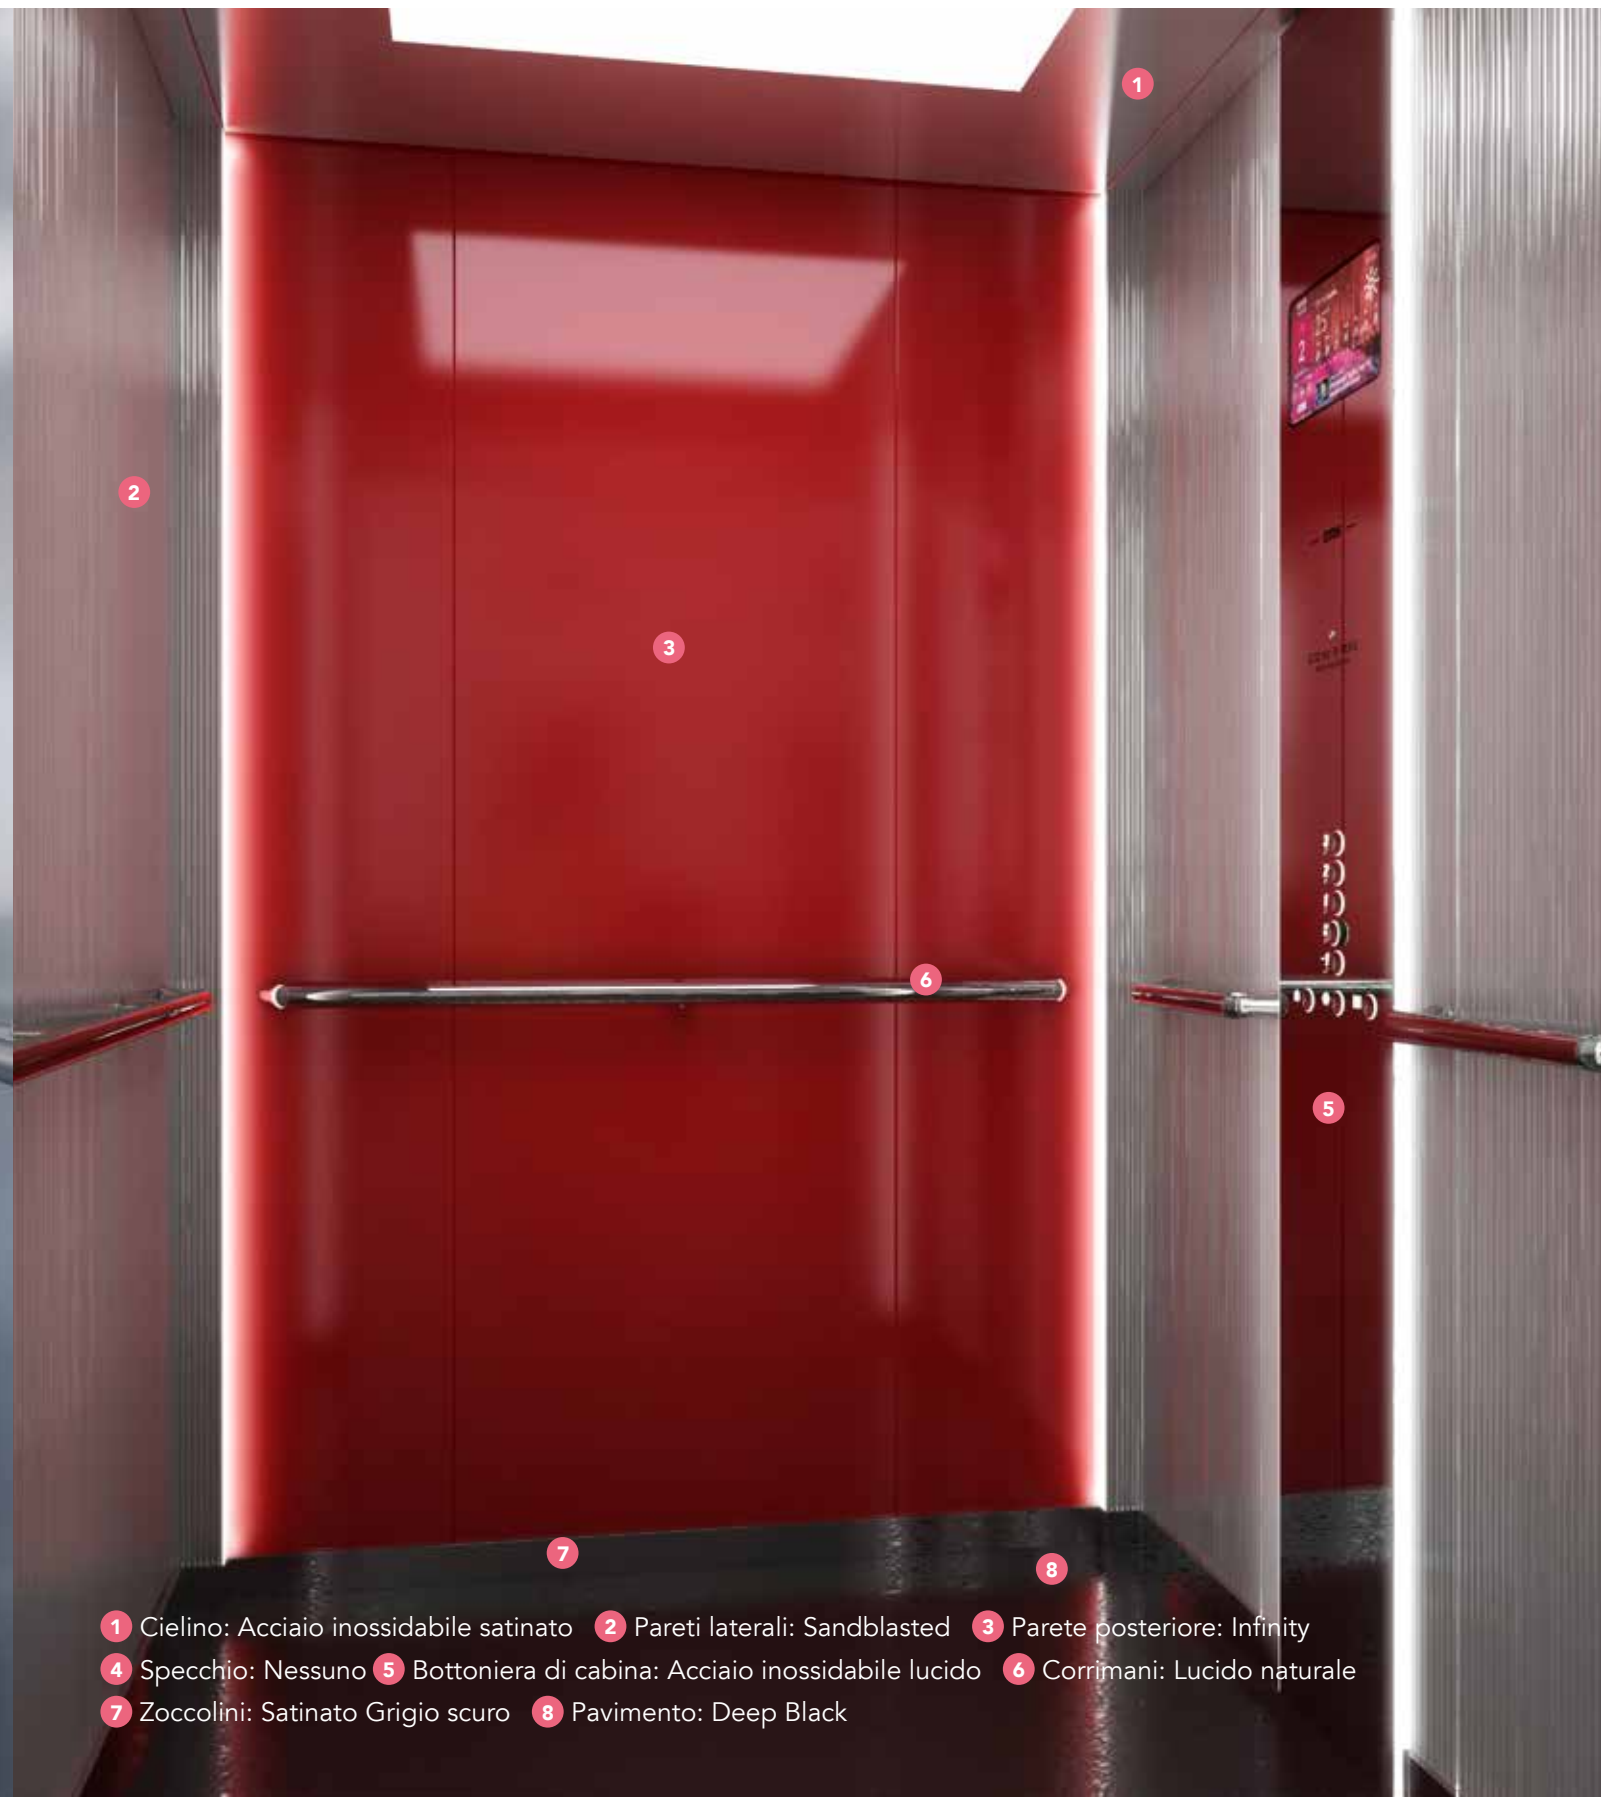

- 1 Cielino: Acciaio inossidabile satinato
- 2 Pareti laterali: Sandblasted
- 3 Parete posteriore: Infinity
- 4 Specchio: Nessuno
- 5 Bottoniera di cabina: Acciaio inossidabile lucido
- 6 Corrimani: Lucido naturale
- 7 Zoccolini: Satinato Grigio scuro
- 8 Pavimento: Deep Black